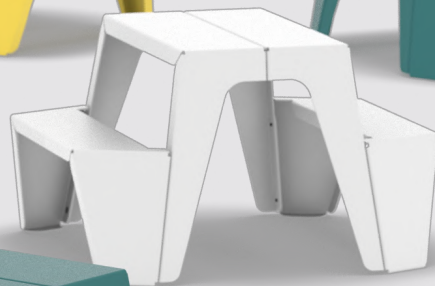

**Landscape Architect**  
Studio Bryan Hanes  
**Architect**  
Digsau

**The Porch**  
30th Street Station  
Philadelphia, PA

**Designer**  
Groundswell Design  
Gehl Studio

**Rambler  
Picnic Table 60**

**Rambler**  
**Picnic Table 36**

SHIFT