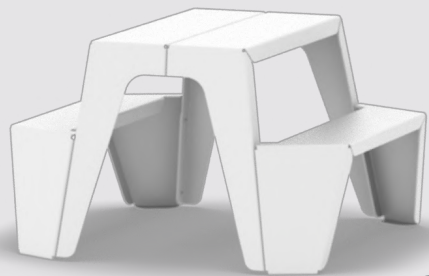

**Landscape Architect**  
Studio Bryan Hanes  
**Architect**  
Digsau

**The Porch**  
30th Street Station  
Philadelphia, PA

**Designer**  
Groundswell Design  
Gehl Studio

**Rambler  
Picnic Table 60**

**Rambler**  
**Picnic Table 36**

SHIFT