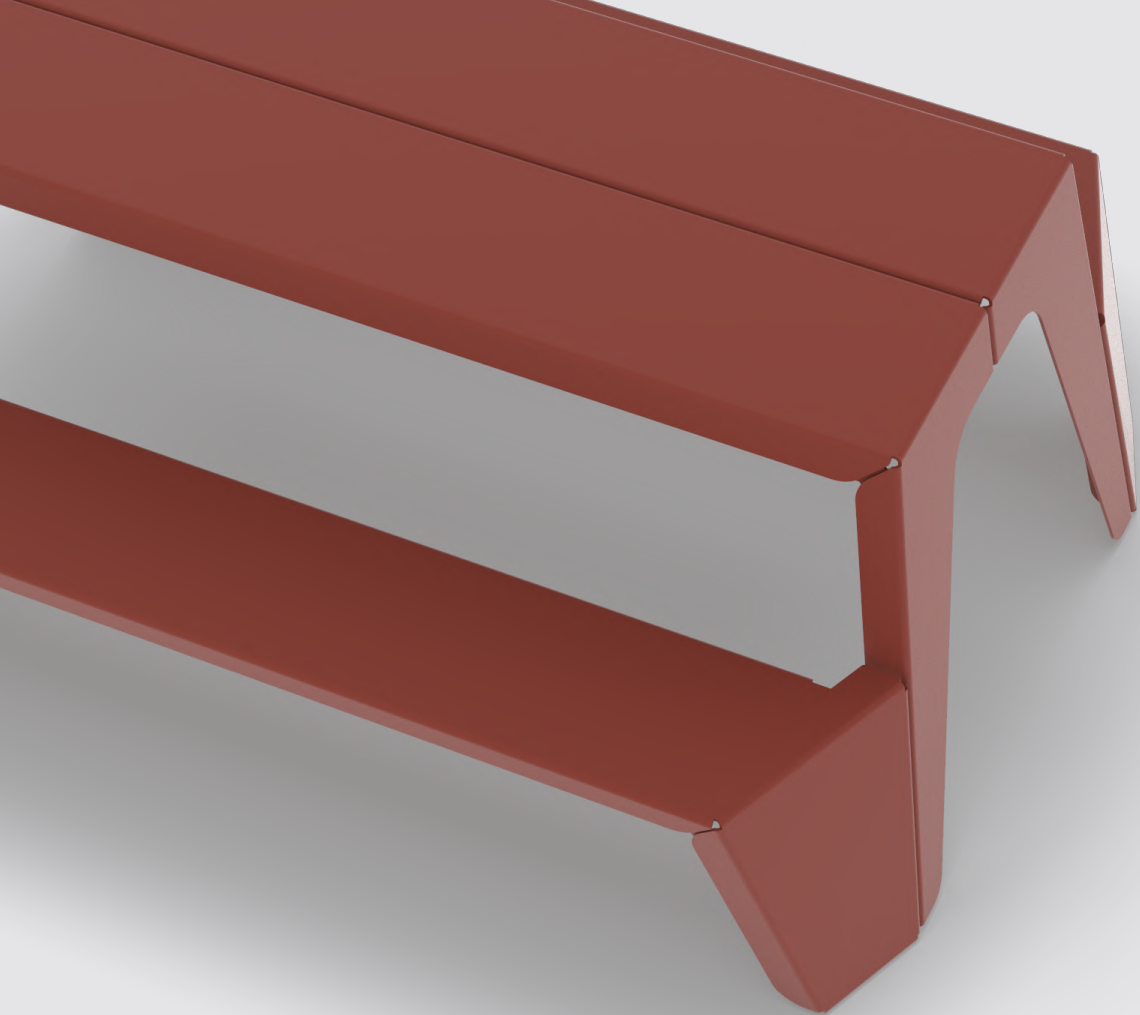

**Landscape Architect**  
Studio Bryan Hanes  
**Architect**  
Digsau

**The Porch**  
30th Street Station  
Philadelphia, PA

**Designer**  
Groundswell Design  
Gehl Studio

**Rambler  
Picnic Table 60**

**Rambler**  
**Picnic Table 36**

SHIFT