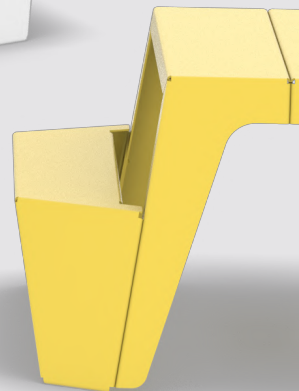

**Landscape Architect**  
Studio Bryan Hanes  
**Architect**  
Digsau

**The Porch**  
30th Street Station  
Philadelphia, PA

**Designer**  
Groundswell Design  
Gehl Studio

**Rambler  
Picnic Table 60**

**Rambler**  
**Picnic Table 36**

SHIFT