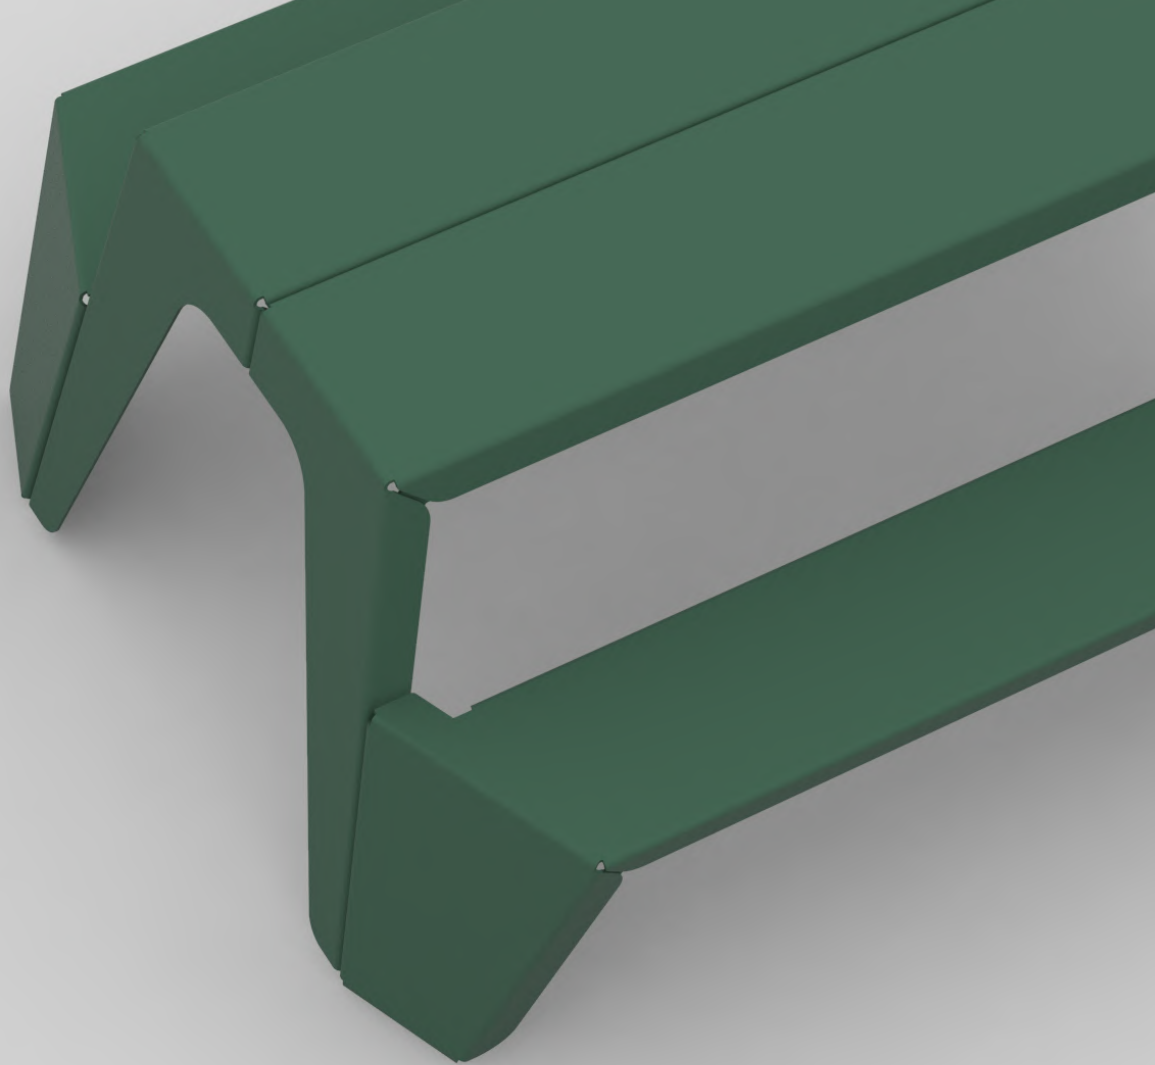

Founded in 2009, Shift was conceived to soften the boundaries between interiors and outside living. Led by the award-winning multidisciplinary design studio Shiftspace, the collection draws from Shiftspace's experience in the fields of architecture and industrial design and extends their vision for expressive, communal, and practical furniture.

The collection, as directed by Wim May, is responsibly produced in American workshops that unite technology and age-old craft with high-performing materials.

Furniture for Outsiders.