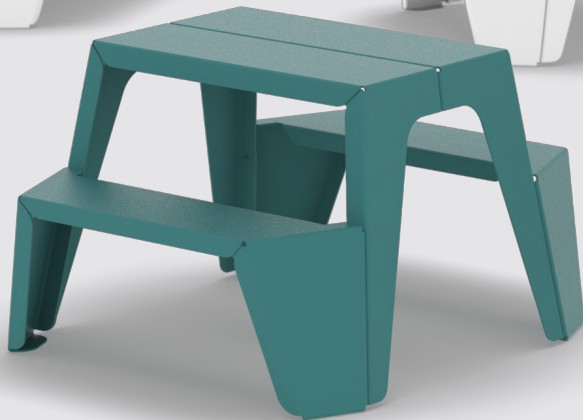

**Landscape Architect**  
Studio Bryan Hanes  
**Architect**  
Digsau

**The Porch**  
30th Street Station  
Philadelphia, PA

**Designer**  
Groundswell Design  
Gehl Studio

**Rambler  
Picnic Table 60**

**Rambler**  
**Picnic Table 36**

SHIFT