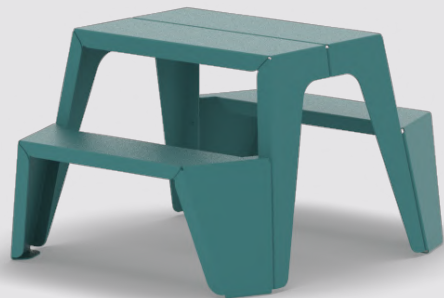

**Rambler
Picnic Table**