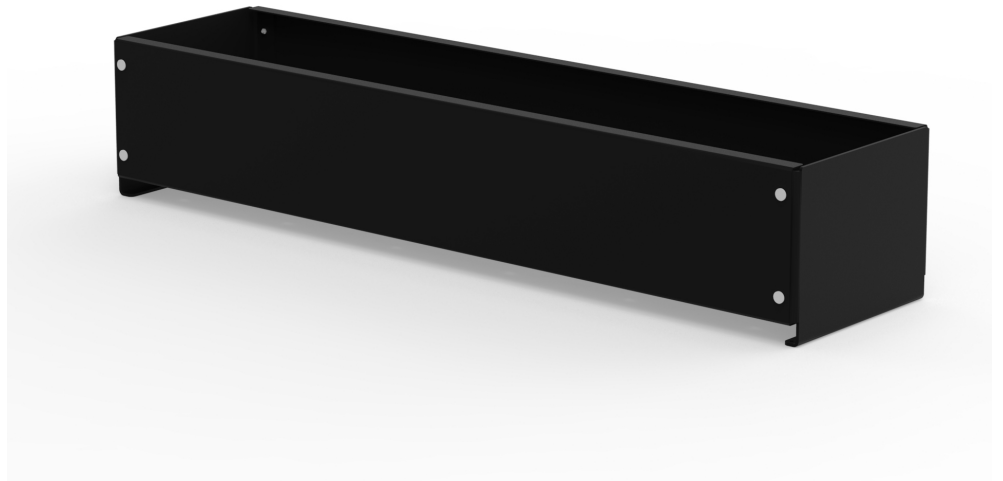

# Broad Planter 72

An understated planter for large scale linear plantings.

**Designer** Shiftspace  
**Origin** United States  
**Environment** Outdoor  
**Options** Additional configurations, materials and colors available.

**Standard Colors**

**BRD72 | 9 ft<sup>3</sup>**  
Powder-coated aluminum frame. Stainless steel hardware and drainage holes included.

72.0L 18.6D 14.0H